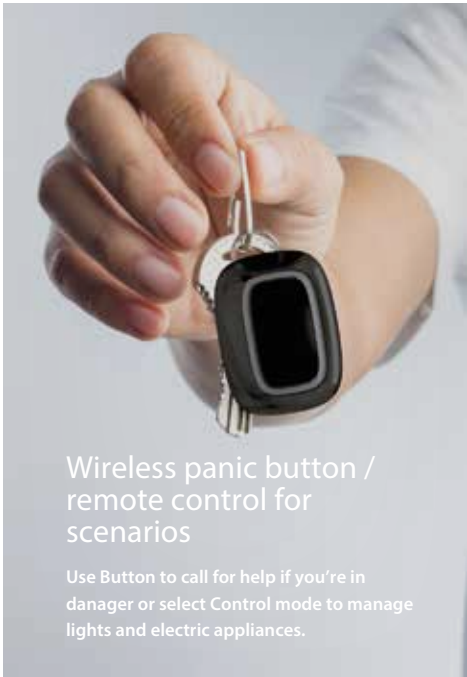

Video Surveillance

Connect your security cameras to the Ajax app to watch all of your camera streams in one place. Check the situation on site in real time.

Smart home

Control gates, electric locks, lights, heating and home appliances in the app or using Button.

Motion detectors

Motion detectors alerts you about movements indoors and outside. They ignore natural interference and pets.

Opening detectors

Wireless opening detector notifies of first signs of intrusion into the room through the door or window. It is installed even on roof windows which can be left open when leaving the house.

Wireless panic button / remote control for scenarios

Use Button to call for help if you're in danger or select Control mode to manage lights and electric appliances.

Control panels

The hub manages all of the devices within the system to notify you and your security company in case of danger.