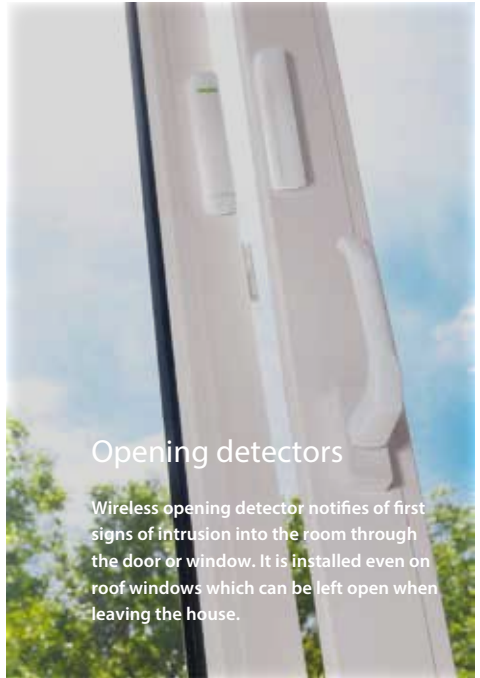

Video Surveillance

Connect your security cameras to the Ajax app to watch all of your camera streams in one place. Check the situation on site in real time.

Smart home

Control gates, electric locks, lights, heating and home appliances in the app or using Button.

Motion detectors

Motion detectors alerts you about movements indoors and outside. They ignore natural interference and pets.

Opening detectors

Wireless opening detector notifies of first signs of intrusion into the room through the door or window. It is installed even on roof windows which can be left open when leaving the house.

Wireless panic button / remote control for scenarios

Use Button to call for help if you're in danger or select Control mode to manage lights and electric appliances.

Control panels

The hub manages all of the devices within the system to notify you and your security company in case of danger.