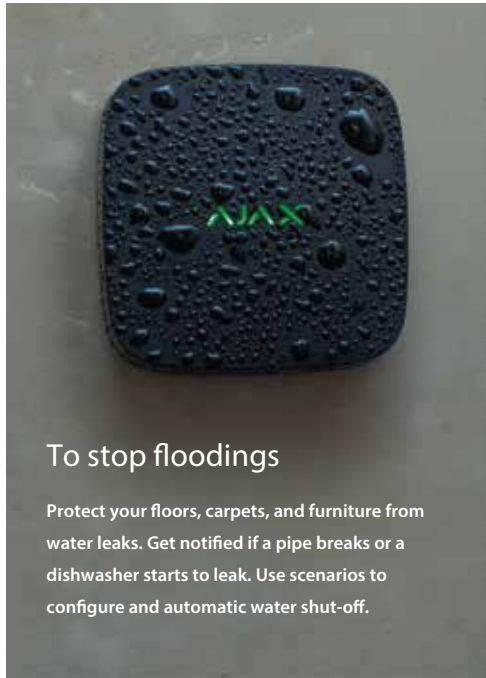

Weatherproof design

Up to 1,700 m communication range

MotionCam Outdoor

Wireless motion detector with an integrated photo camera to verify alarms.

Three-stage digital algorithm to prevent false alarms

HDR photo camera

Anti-masking system

Pet immunity

Up to 3 years of operation from battery

Dust and splash resistant

Up to 1,700 m communication range

To deter thieves

Ajax detectors immediately notice door opening, glass breaking, and motion. And if something threatens your life, click Button to call for help.

To prevent fires and poisoning

The system immediately notifies you of smoke, suspicious rises in temperature, or dangerous levels of the invisible carbon monoxide poison. And the loud sirens built inside the fire detectors can wake up even a heavy sleeper.

To stop floodings

Protect your floors, carpets, and furniture from water leaks. Get notified if a pipe breaks or a dishwasher starts to leak. Use scenarios to configure and automatic water shut-off.

Fast emergency response