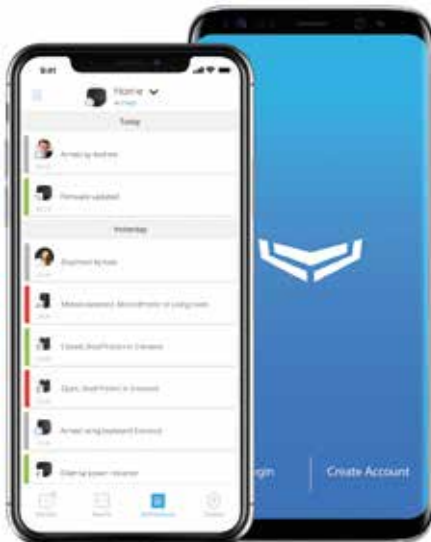

You won't miss a single alarm!

Remote control and management

**Three types of notifications
push, SMS, calls**

Access to security cameras

Reminders to arm / disarm the system

Three tier protection

1 tier

Smart protection mode